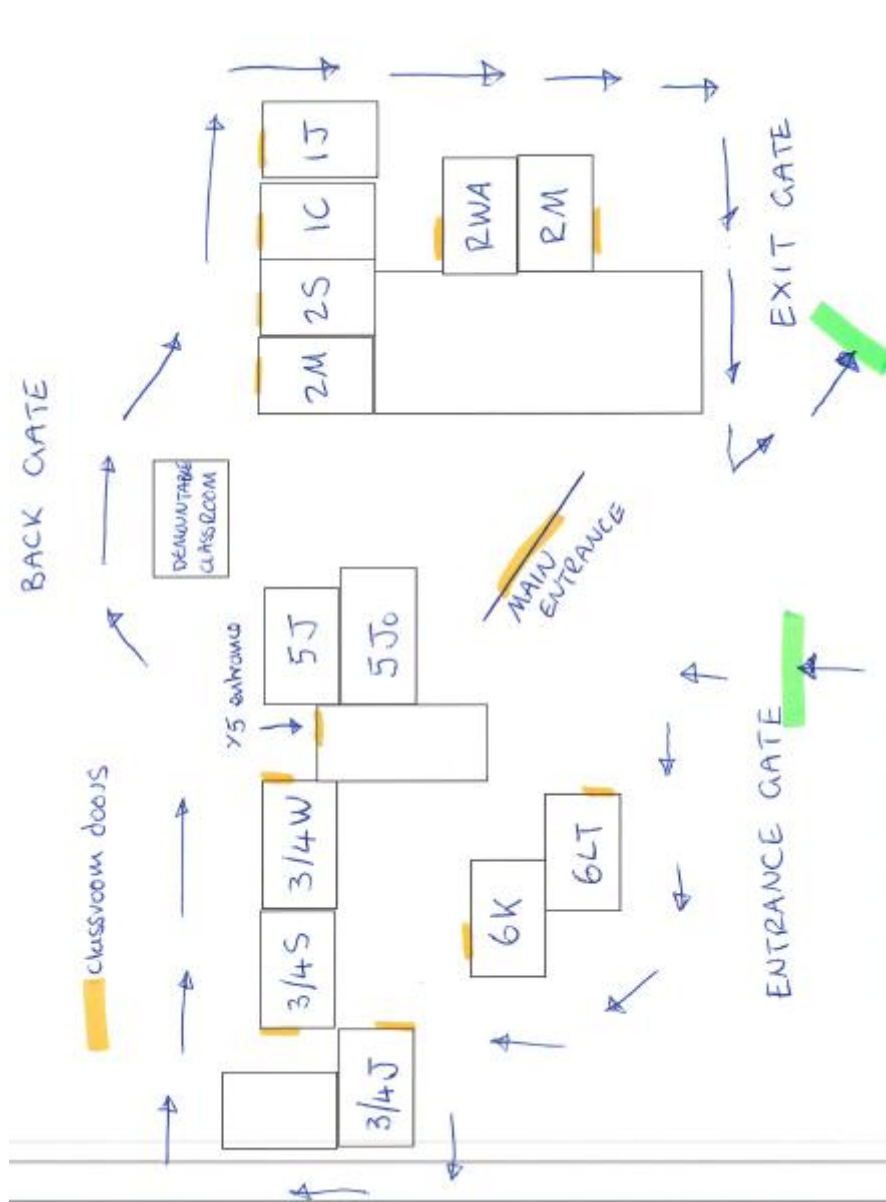

Your children will find out which class they are in on the transition day and will be bringing home a leaflet to tell you about their new teacher. I have included a map of the classrooms on the next page to help you find your child's new class in September!

Head Teacher: Becca Butler

Please note that this map is not to scale, neither does it include all of the buildings, however, it should give you an idea of where in school your child's new class is located.